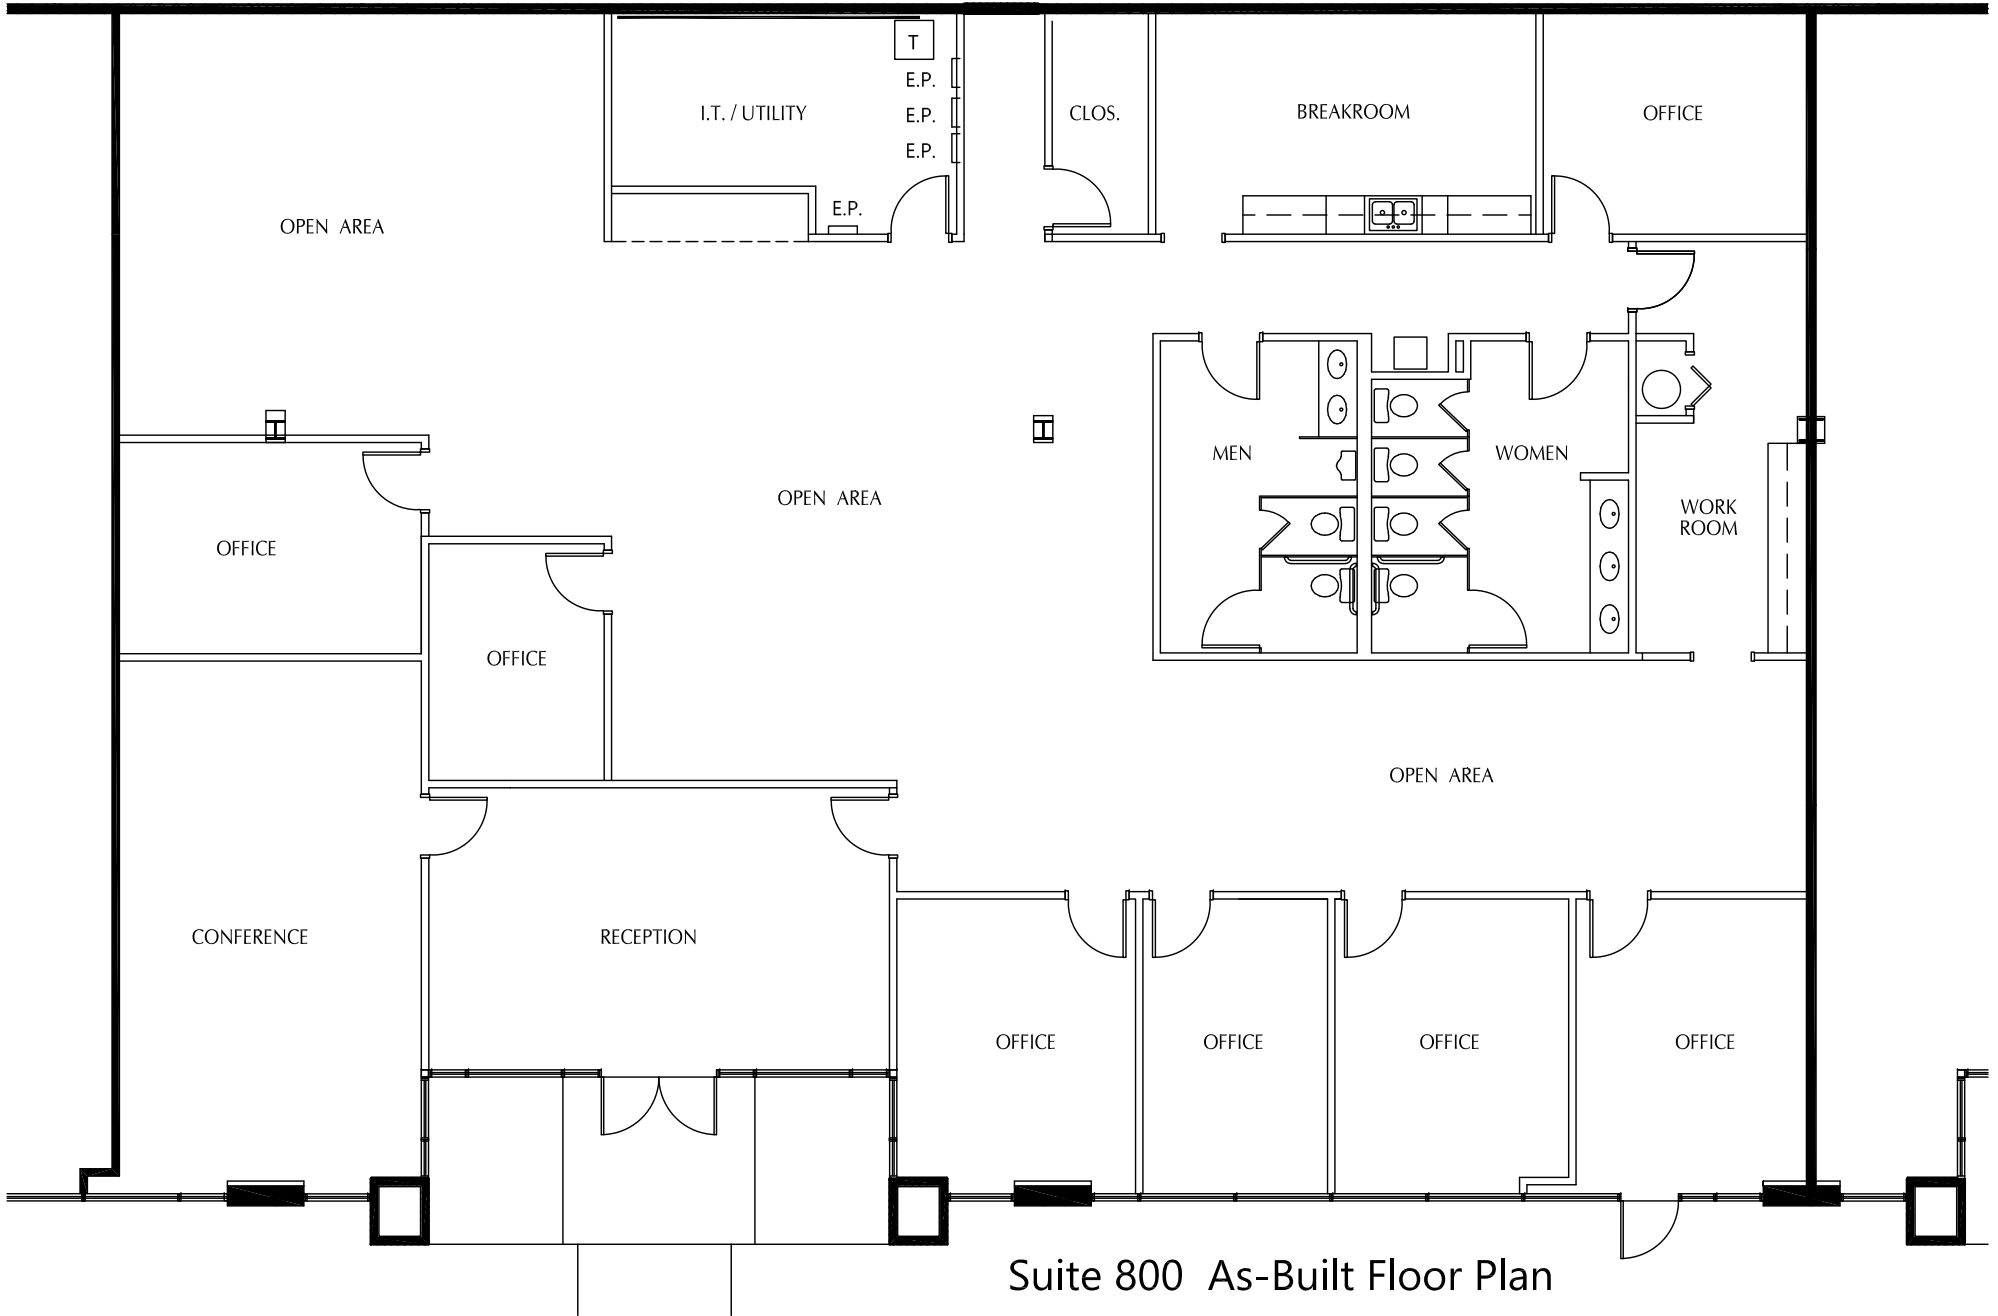

Suite 800 - Sugarloaf 100

1845 Satellite Blvd. Duluth, Georgia 30097

Suite 800 As-Built Floor Plan

0 5' 10' 20' 5,755 RSF