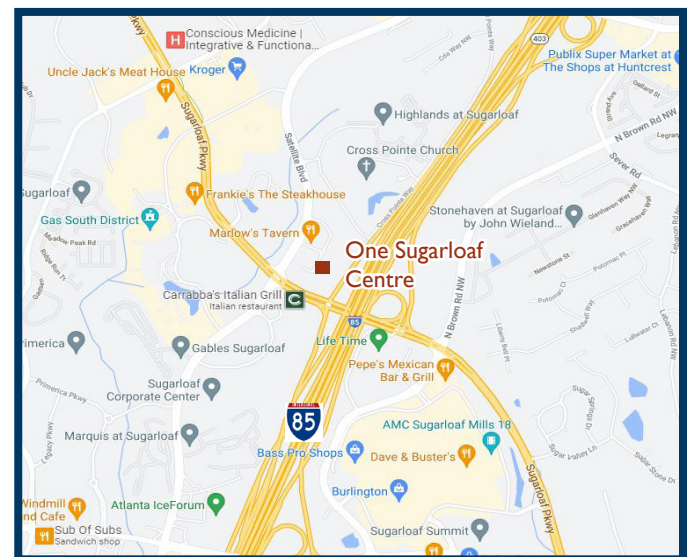

BRAND Real Estate Services
6224 Sugarloaf Parkway, Suite 200 Duluth, GA 30097 770.476.4801